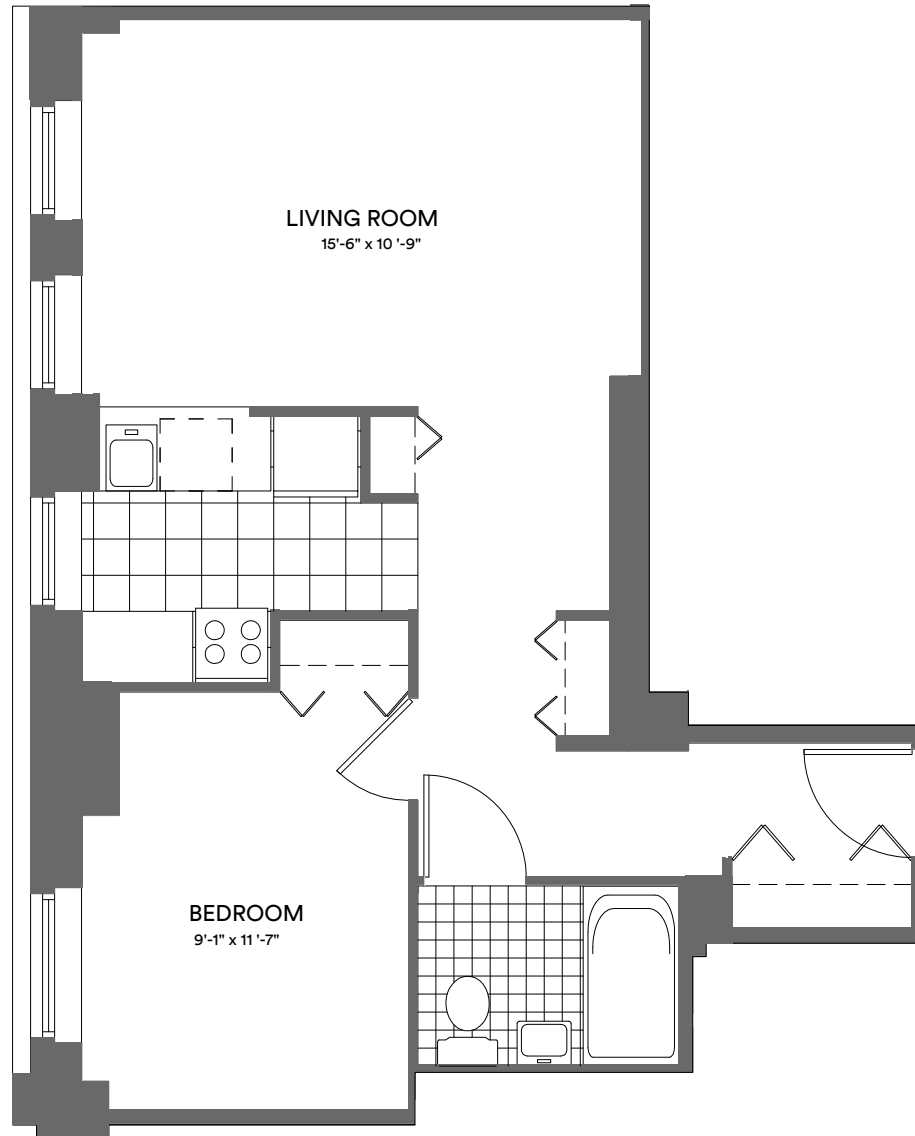

K LINE

1 BR | 1 BA

12th - 13th Floor

SLOANE

CHELSEA NYC

All dimensions are approximate and are subject to construction variances. Plans and dimensions may contain minor variations from floor to floor.

360 West 34th St | New York, NY, 10001 | (212) 402-3606