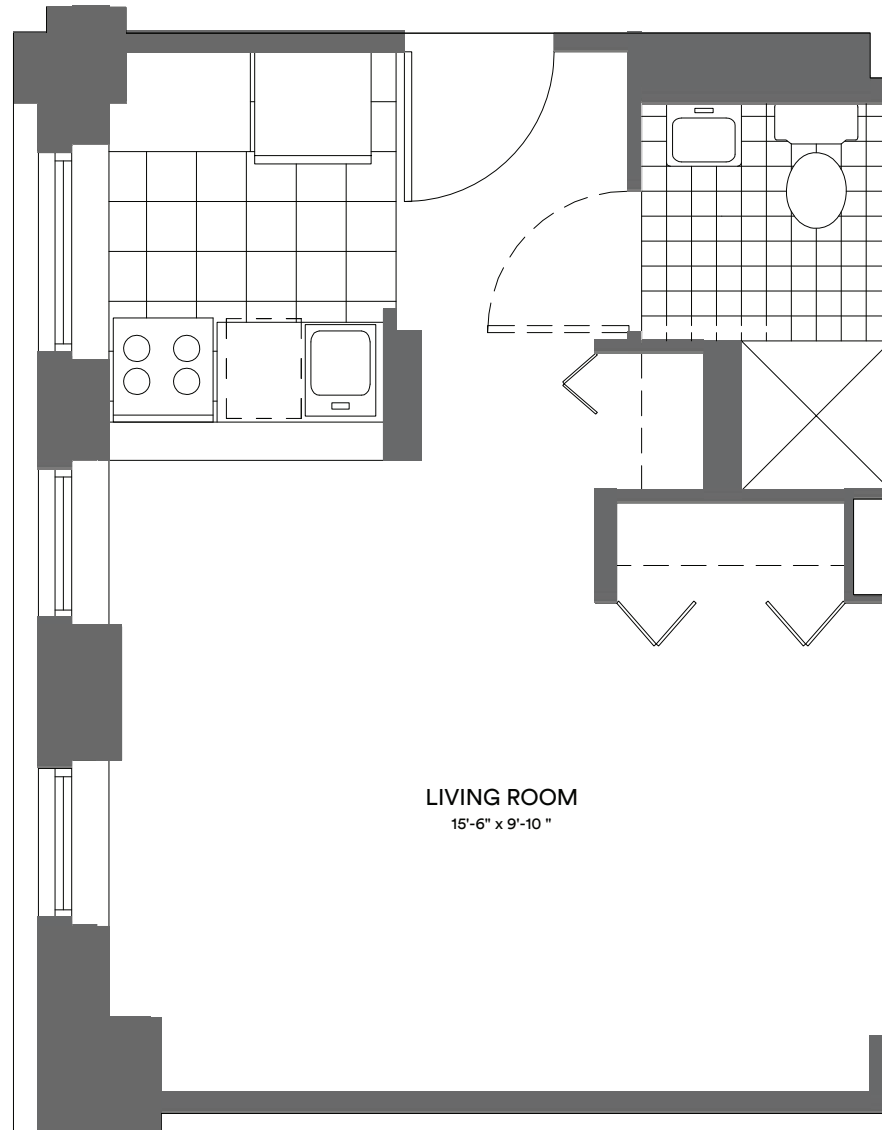

X LINE STUDIO

SLOANE
CHELSEA NYC

5th - 11th Floor

All dimensions are approximate and are subject to construction variances.
Plans and dimensions may contain minor variations from floor to floor.

360 West 34th St | New York, NY, 10001 | (212) 402-3606