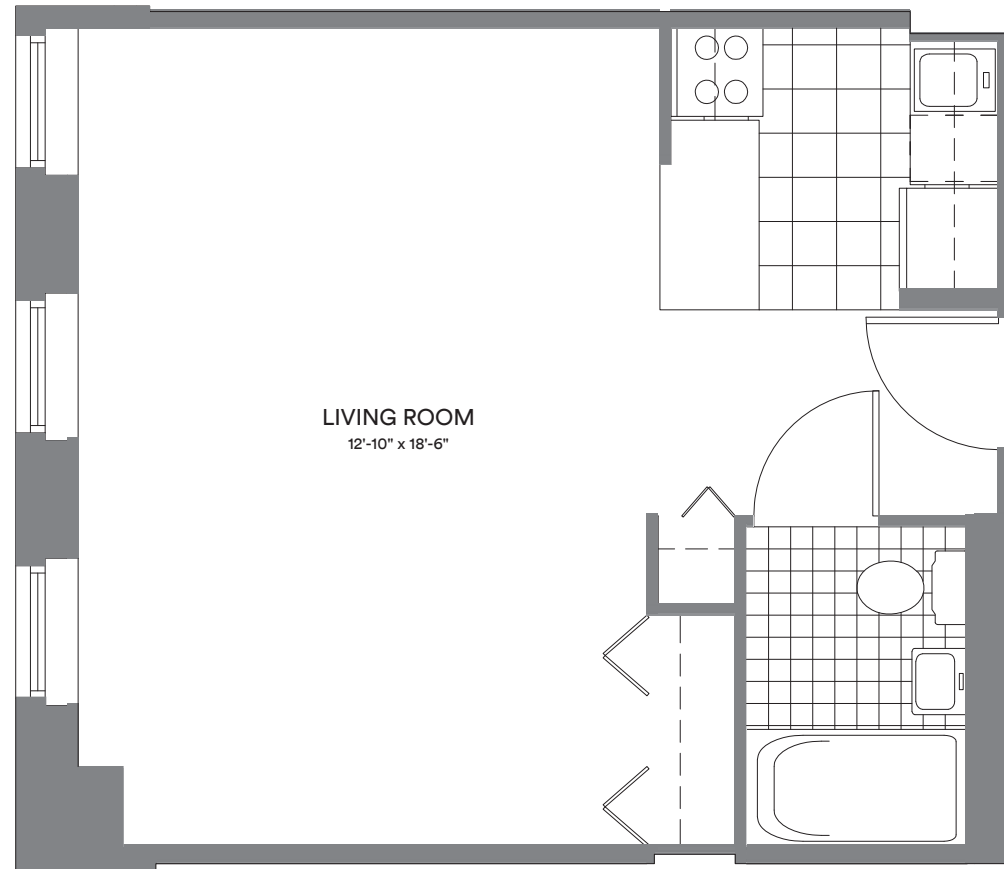

S LINE STUDIO

SLOANE
CHELSEA NYC

3rd - 14th Floor

All dimensions are approximate and are subject to construction variances.
Plans and dimensions may contain minor variations from floor to floor.

360 West 34th St | New York, NY, 10001 | (212) 402-3606
www.sloanenewyork.com | rent@sloanenewyork.com