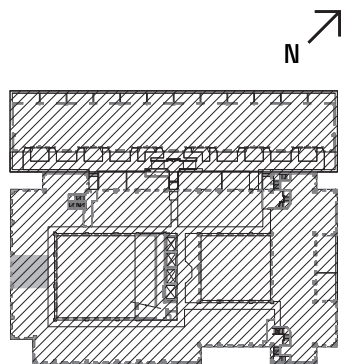

S LINE STUDIO

SLOANE
CHELSEA NYC

3rd - 14th Floor

All dimensions are approximate and are subject to construction variances.
Plans and dimensions may contain minor variations from floor to floor.

360 West 34th St | New York, NY, 10001 | (212) 402-3606
www.sloanenewyork.com | rent@sloanenewyork.com