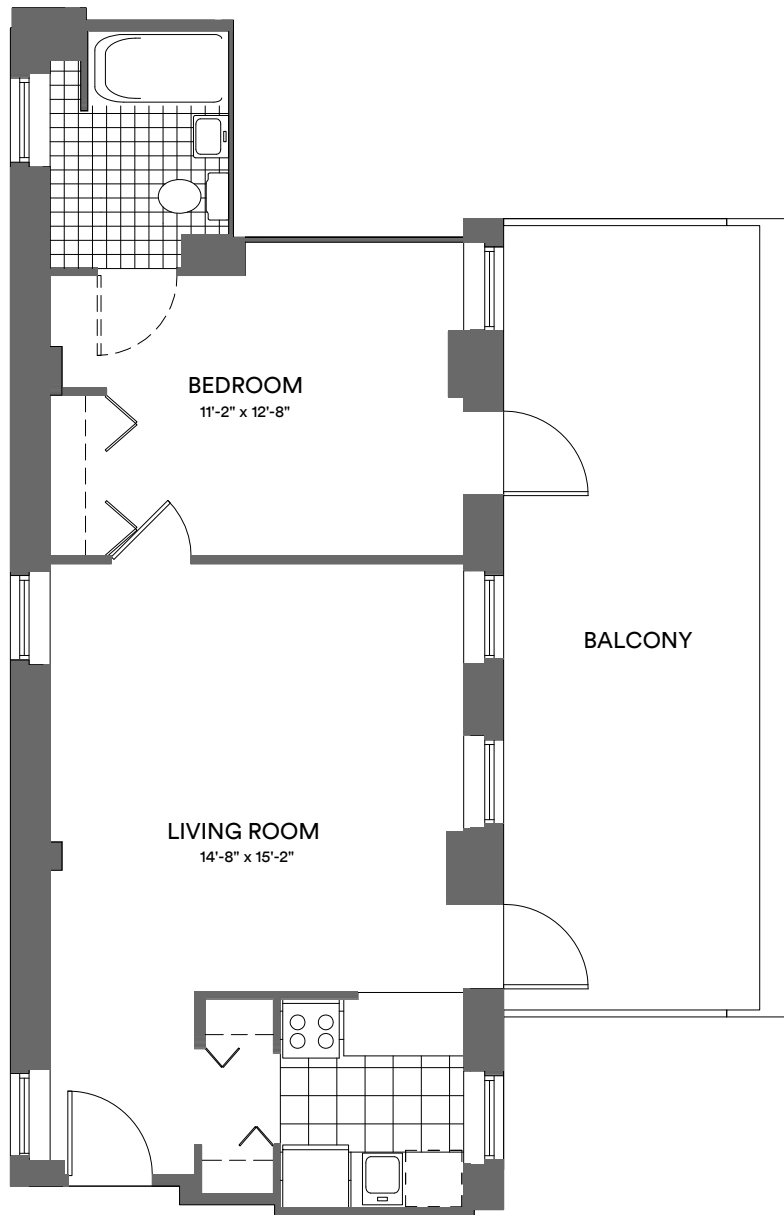

# F LINE

1 BR | 1 BA

14th Floor

# SLOANE

CHELSEA NYC

All dimensions are approximate and are subject to construction variances.  
Plans and dimensions may contain minor variations from floor to floor.

360 West 34th St | New York, NY, 10001 | (212) 402-3606