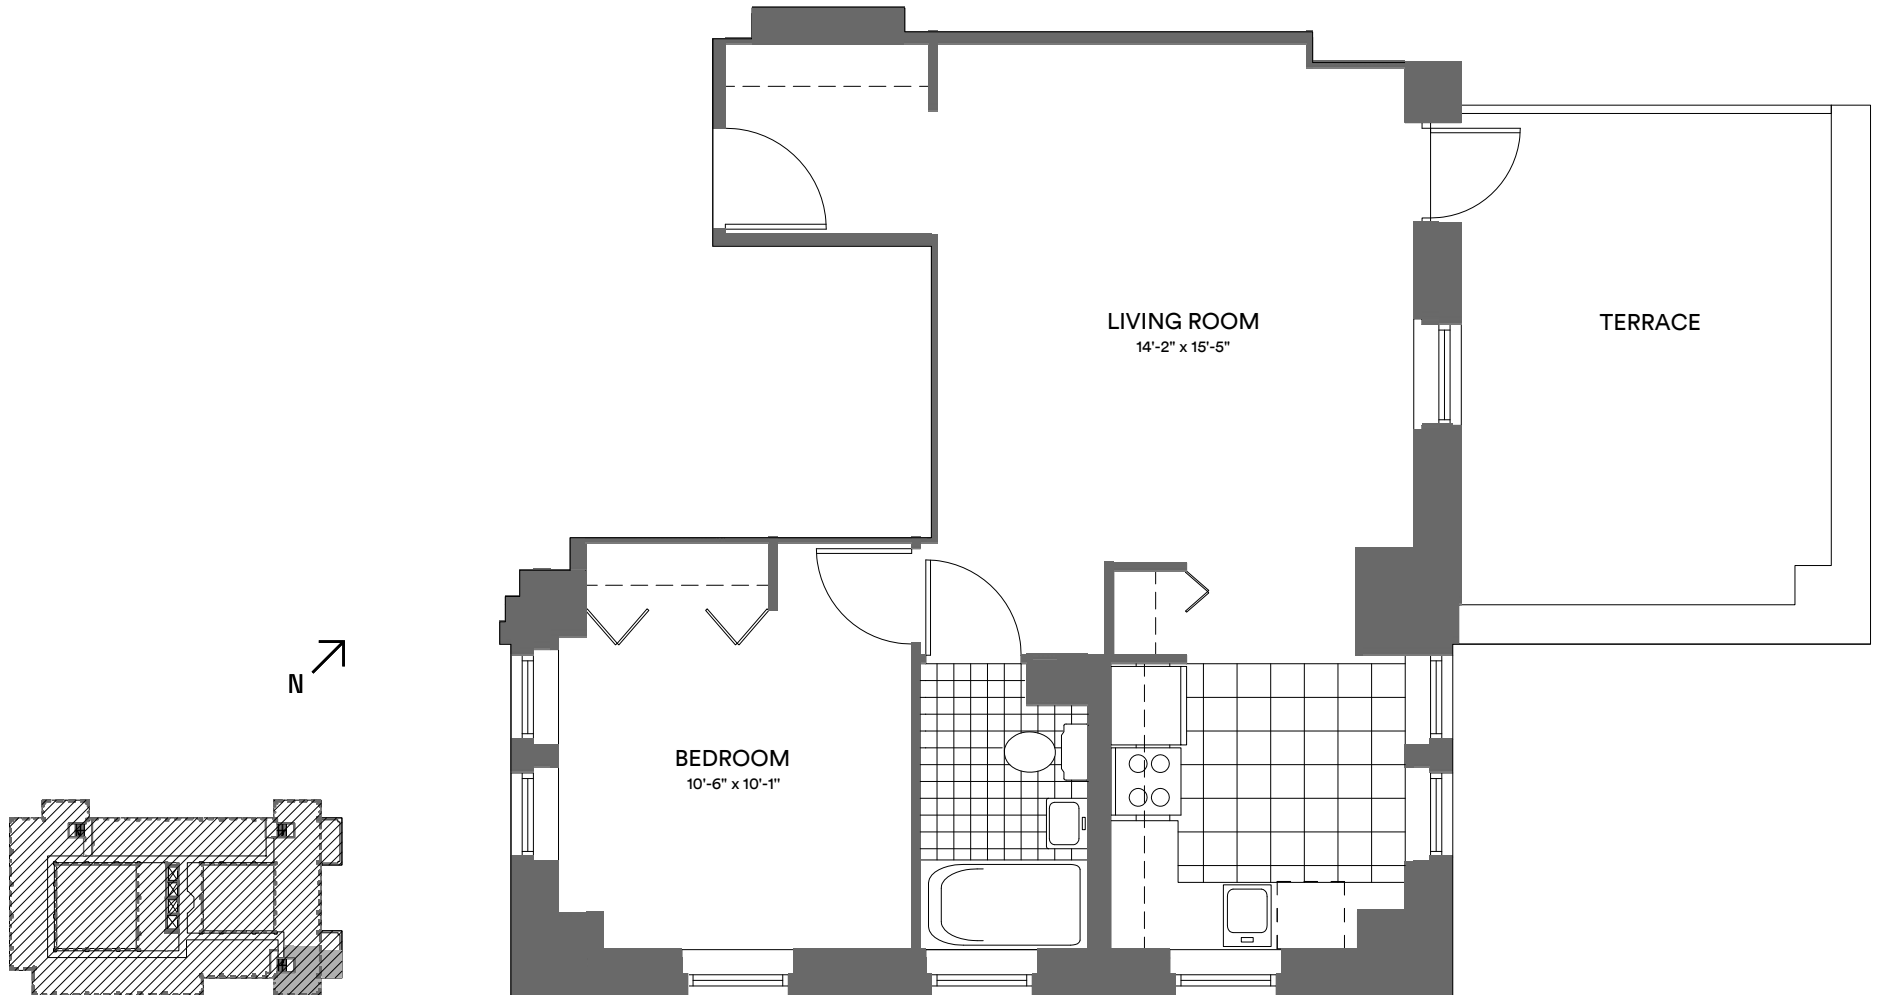

11G

1 BR | 1 BA

SLOANE

CHELSEA NYC

11th Floor

All dimensions are approximate and are subject to construction variances.
Plans and dimensions may contain minor variations from floor to floor.

360 West 34th St | New York, NY, 10001 | (212) 402-3606