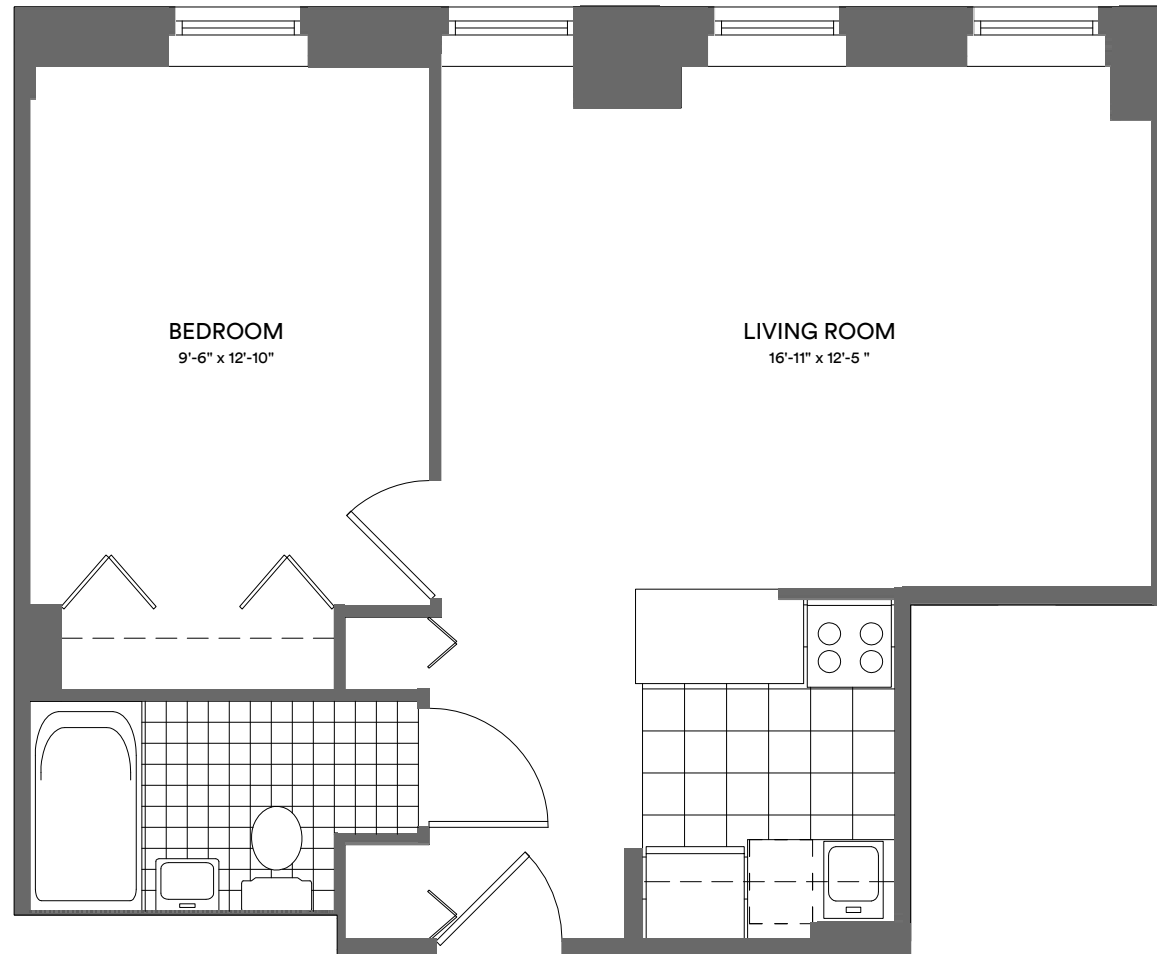

W LINE

1 BR | 1 BA

4th - 13th Floor

SLOANE

CHELSEA NYC

All dimensions are approximate and are subject to construction variances.
Plans and dimensions may contain minor variations from floor to floor.

360 West 34th St | New York, NY, 10001 | (212) 402-3606