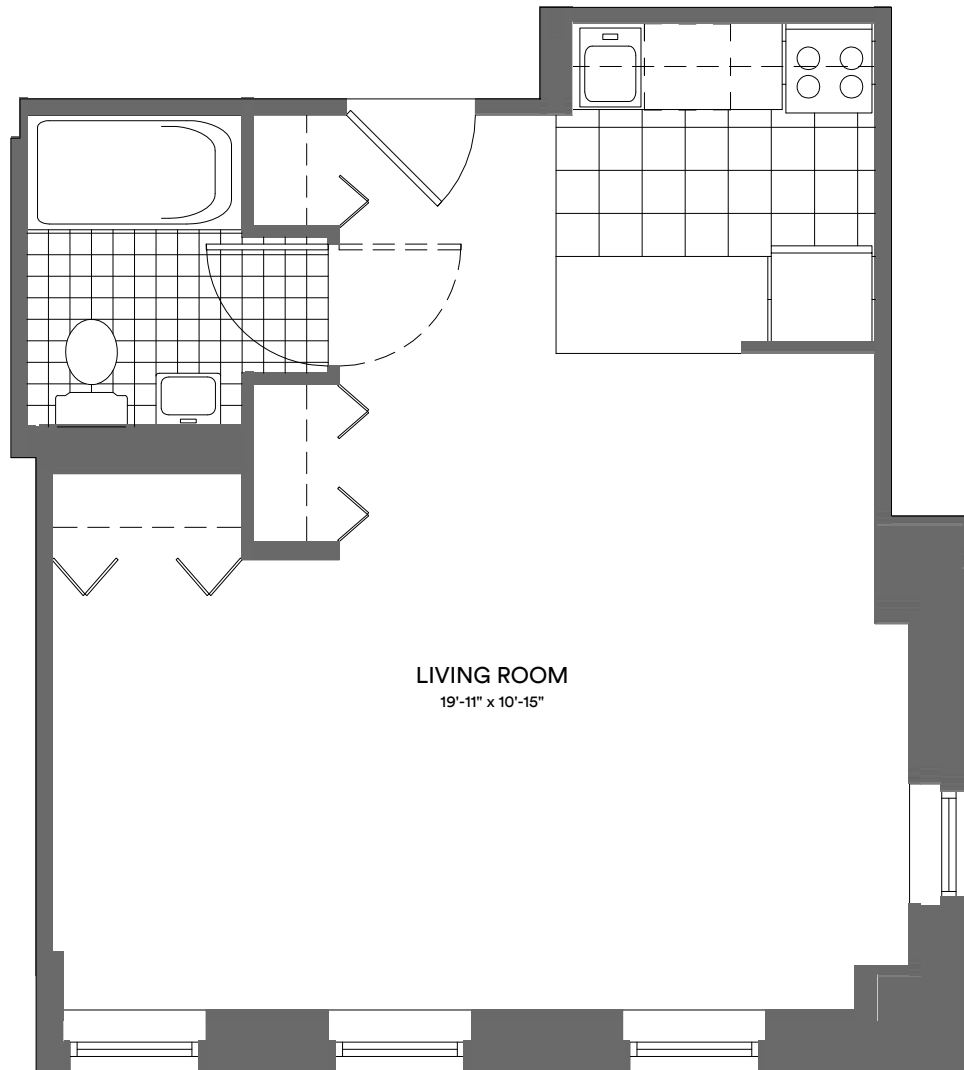

L LINE STUDIO

SLOANE
CHELSEA NYC

5th - 13th Floor

All dimensions are approximate and are subject to construction variances.
Plans and dimensions may contain minor variations from floor to floor.

360 West 34th St | New York, NY, 10001 | (212) 402-3606