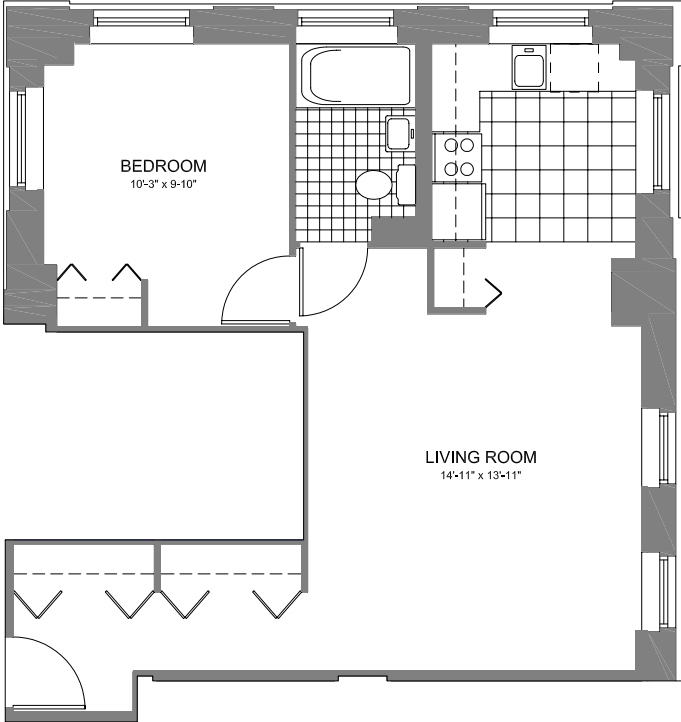

Residence C 1 BR 1 Bath

Floors 12th To 13th

360 West 34th Street, New York, NY. 10001 (212) 481-5700 www.Kibel.com

All dimensions are approximate and are subject to construction variances. Plans and dimensions may contain minor variations from floor to floor